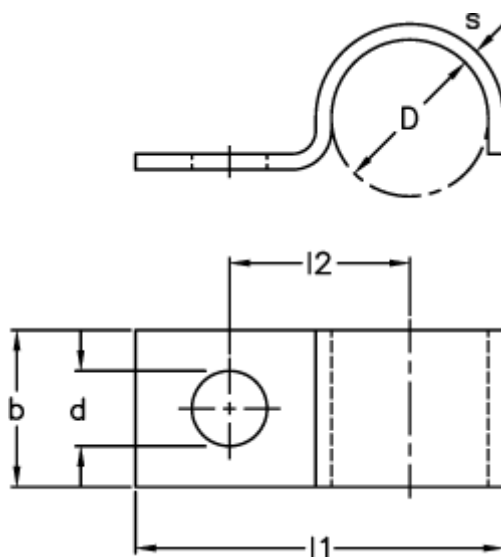

Article number: 025207000023

Description: Norma retaining clip type 520
BSN 23x20x2 W1

Measures

$b = 20$

$D = 23$

$d = 7$

$l1 = 35.5$

$l2 = 25.5$

$s = 2$